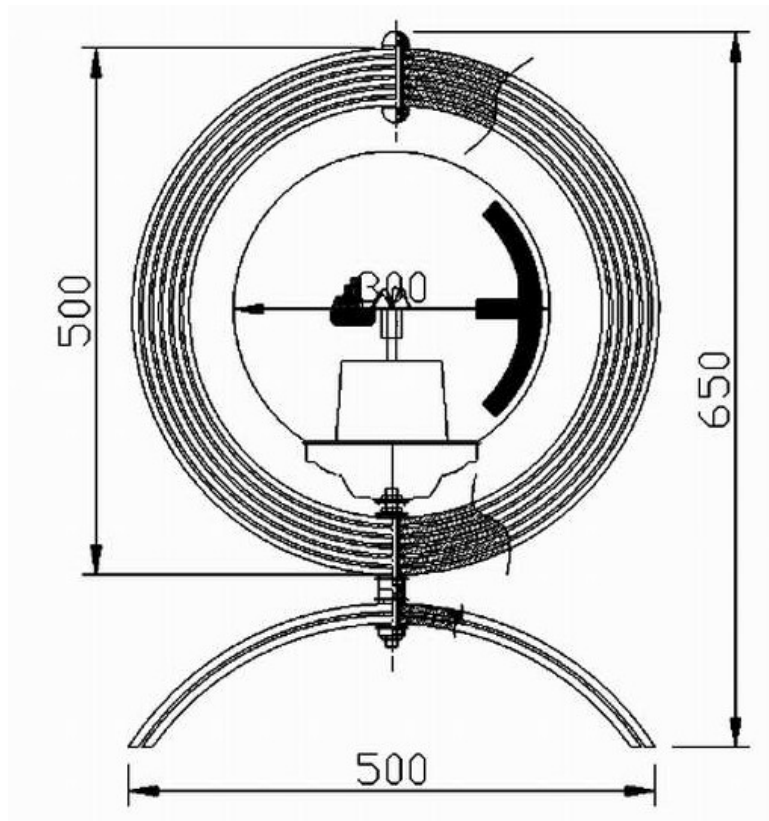

Data Sheet

unit: mm

Standard Accessories

Switching power X 1

RS232 cable X 1

Software CD X 1

☑ Software / Special Display Editor™ / EasySDE™ / System requirement:

OS: Window XP, Window7.

☑ Hardware:

	ICone	iCube	iBulb	iDiamond	iBall-Classic	iBall500	Remark
							
Diameter (mm)	400	360	500	360	300	500	
Display color	Red, Green, Blue, Sky Blue, Mauve, Yellow, Black						
Display height(mm)	200	200	295	200	200	295	
LED	73	73	85	73	73	85	
Visual Pixel	62000	62000	72250	62000	62000	72250	
Power consumption (W)	60	60	120	60	60	120	
Animation rate	30~33 frames / second						
Memory	1024 images						Ex. 73 x 128 / image
Dome Material	Polycarbonate						
Uploading interface	RS232						
AC input / DC output	AC input 100-240V, 50/60Hz / DC output 24V 2.5A ~ 5A						
Packing contents	iLight / Switching Power / AC cable / Software CD						
N.W / G.W (kgs)	6.0 / 8.6	4.6 / 6.6	6.5 / 9.6	6.8/7.8	4.8 / 6.9	7.0/9.8	
Carton dimension(cm)	50 x 50 x 70	45 x 45x 48	58 x 58x 85	58 x 58 x58	58 x 58 x 65	58 x 58 x 60	